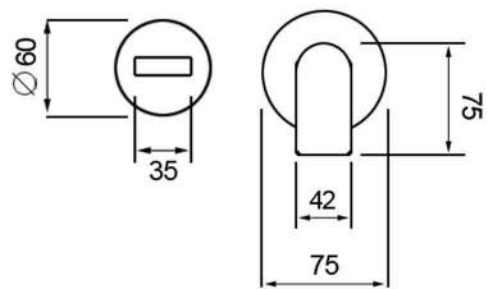

COPPER WALL MOUNTED BATH FILLER

FRONT VIEW

SIDE VIEW

GENERAL INFO

HEIGHT	75MM (CONTROL BACK PLATE)
WIDTH	75MM (CONTROL BACK PLATE)
DEPTH	163MM*
HANDHELD SHOWER	-
FINISH	COPPER (HAND POLISHED)
GUARANTEE	2 YEARS
OTHER FINISHES	N/A