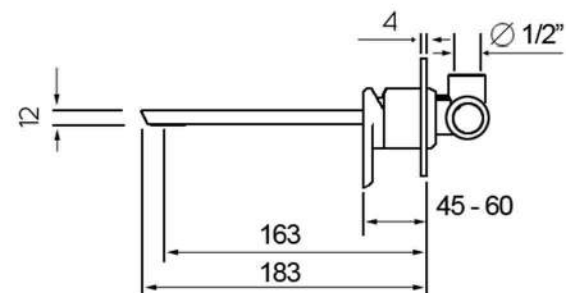

COPPER WALL MOUNTED BATH FILLER

FRONT VIEW

SIDE VIEW

GENERAL INFO

HEIGHT	75MM (CONTROL BACK PLATE)
WIDTH	75MM (CONTROL BACK PLATE)
DEPTH	163MM*
HANDHELD SHOWER	-
FINISH	COPPER (HAND POLISHED)
GUARANTEE	2 YEARS
OTHER FINISHES	N/A